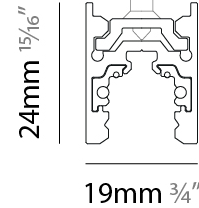

PROJECT	_____
TYPE	_____
SPECIFIER	_____
QUANTITY	_____
DATE	_____

MINIMAL TRACK SUSPENSION

A3MINTRK-SUS-SYS

base number

1. To build a product code in our configurator select the specify button on the base model # product page
2. To build a manual product code on this datasheet choose from the options listed below in blue font and add the suffix to the base model #

GENERAL

Series: Minimal Track _____
Brand: Prolicht _____
Division: Architectural _____
Mounting Type: Suspension _____
Mounting Location: Ceiling _____
Subcategory: Profile _____

PHYSICAL

Fixture Finish: SSR / BKV / CWI / CRY / HAB / UFT / ITA / RUA / FTG / MYG / LOD / PUS / FRO / FUP / KIA / POP / BLS / SPG / MEY / GOH / GUM / CHC / COM / ABZ / JAG / OBR / MOS / ROR _____
Fixture Material: Anodized Aluminum _____

ELECTRICAL

Lamp Type: LED (Zhaga Standard) _____
Dimming: Non-Dimmable _____
Driver Included: No _____
Driver Location: Remote _____
Driver Type: Constant Voltage - Universal _____
Driver Class: Class 2 _____
Input Voltage (V): 120 - 277 _____
Output Voltage (V): 48 _____
Upon Request: DALI dimming _____

LED

Lamp Life (hrs): 50000 _____

OPTICAL

RATINGS AND CERTIFICATIONS

Certified By: Certified for North American Standards _____
IP rating: IP20 _____